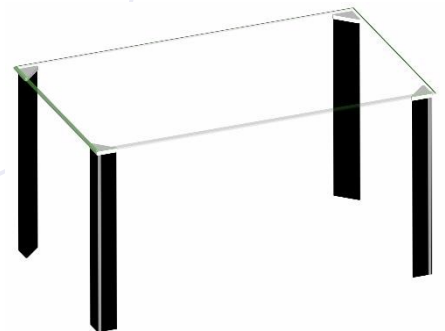

BEDROOM 1

- DOUBLE BED 150x190 x 1
- NIGHTSTAND x 2
- MATTRESS 150X190 x 1

Delivery & Assembly