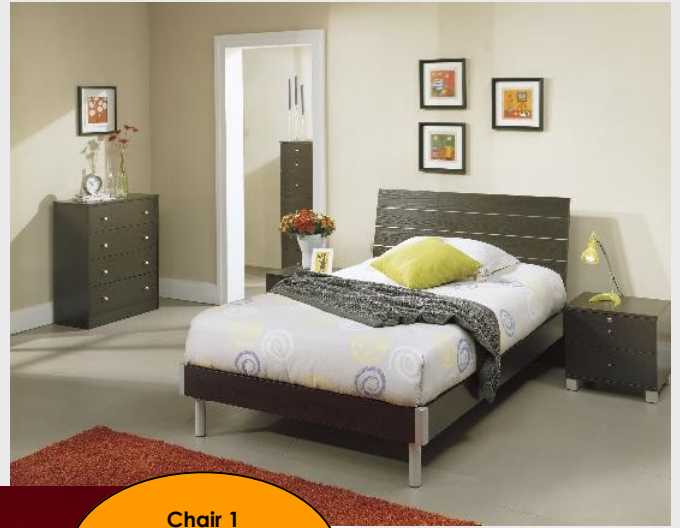

Grey or Lime
Sofa bed

LIVING AREA

- * SOFABED (in Grey or Lime)
- * COFFEE TABLE
- * TV UNIT

QNT

x 1
x 1
x 1

DINING AREA

- * DINING TABLE
- * DINING CHAIRS

x 1
x 4

(Option 1 or 2)

BEDROOM 1

- * DOUBLE BED 150x190
- * NIGHTSTAND
- * MATTRESS 150X190

x 1
x 2
x 1

Delivery & Assembly

BEDROOM 2

- * SINGLE BED 100X 190
- * NIGHT STAND
- * MATTRESSES 100 X 190

X 2
X 1
X 2

Chair 1
available in
cream, black &
orange

OR

Chair 2
(Price is slightly higher
for this option)

The above items are available in light oak and dark oak.
Option of colour of Sofa bed and also option of Dining Chair.